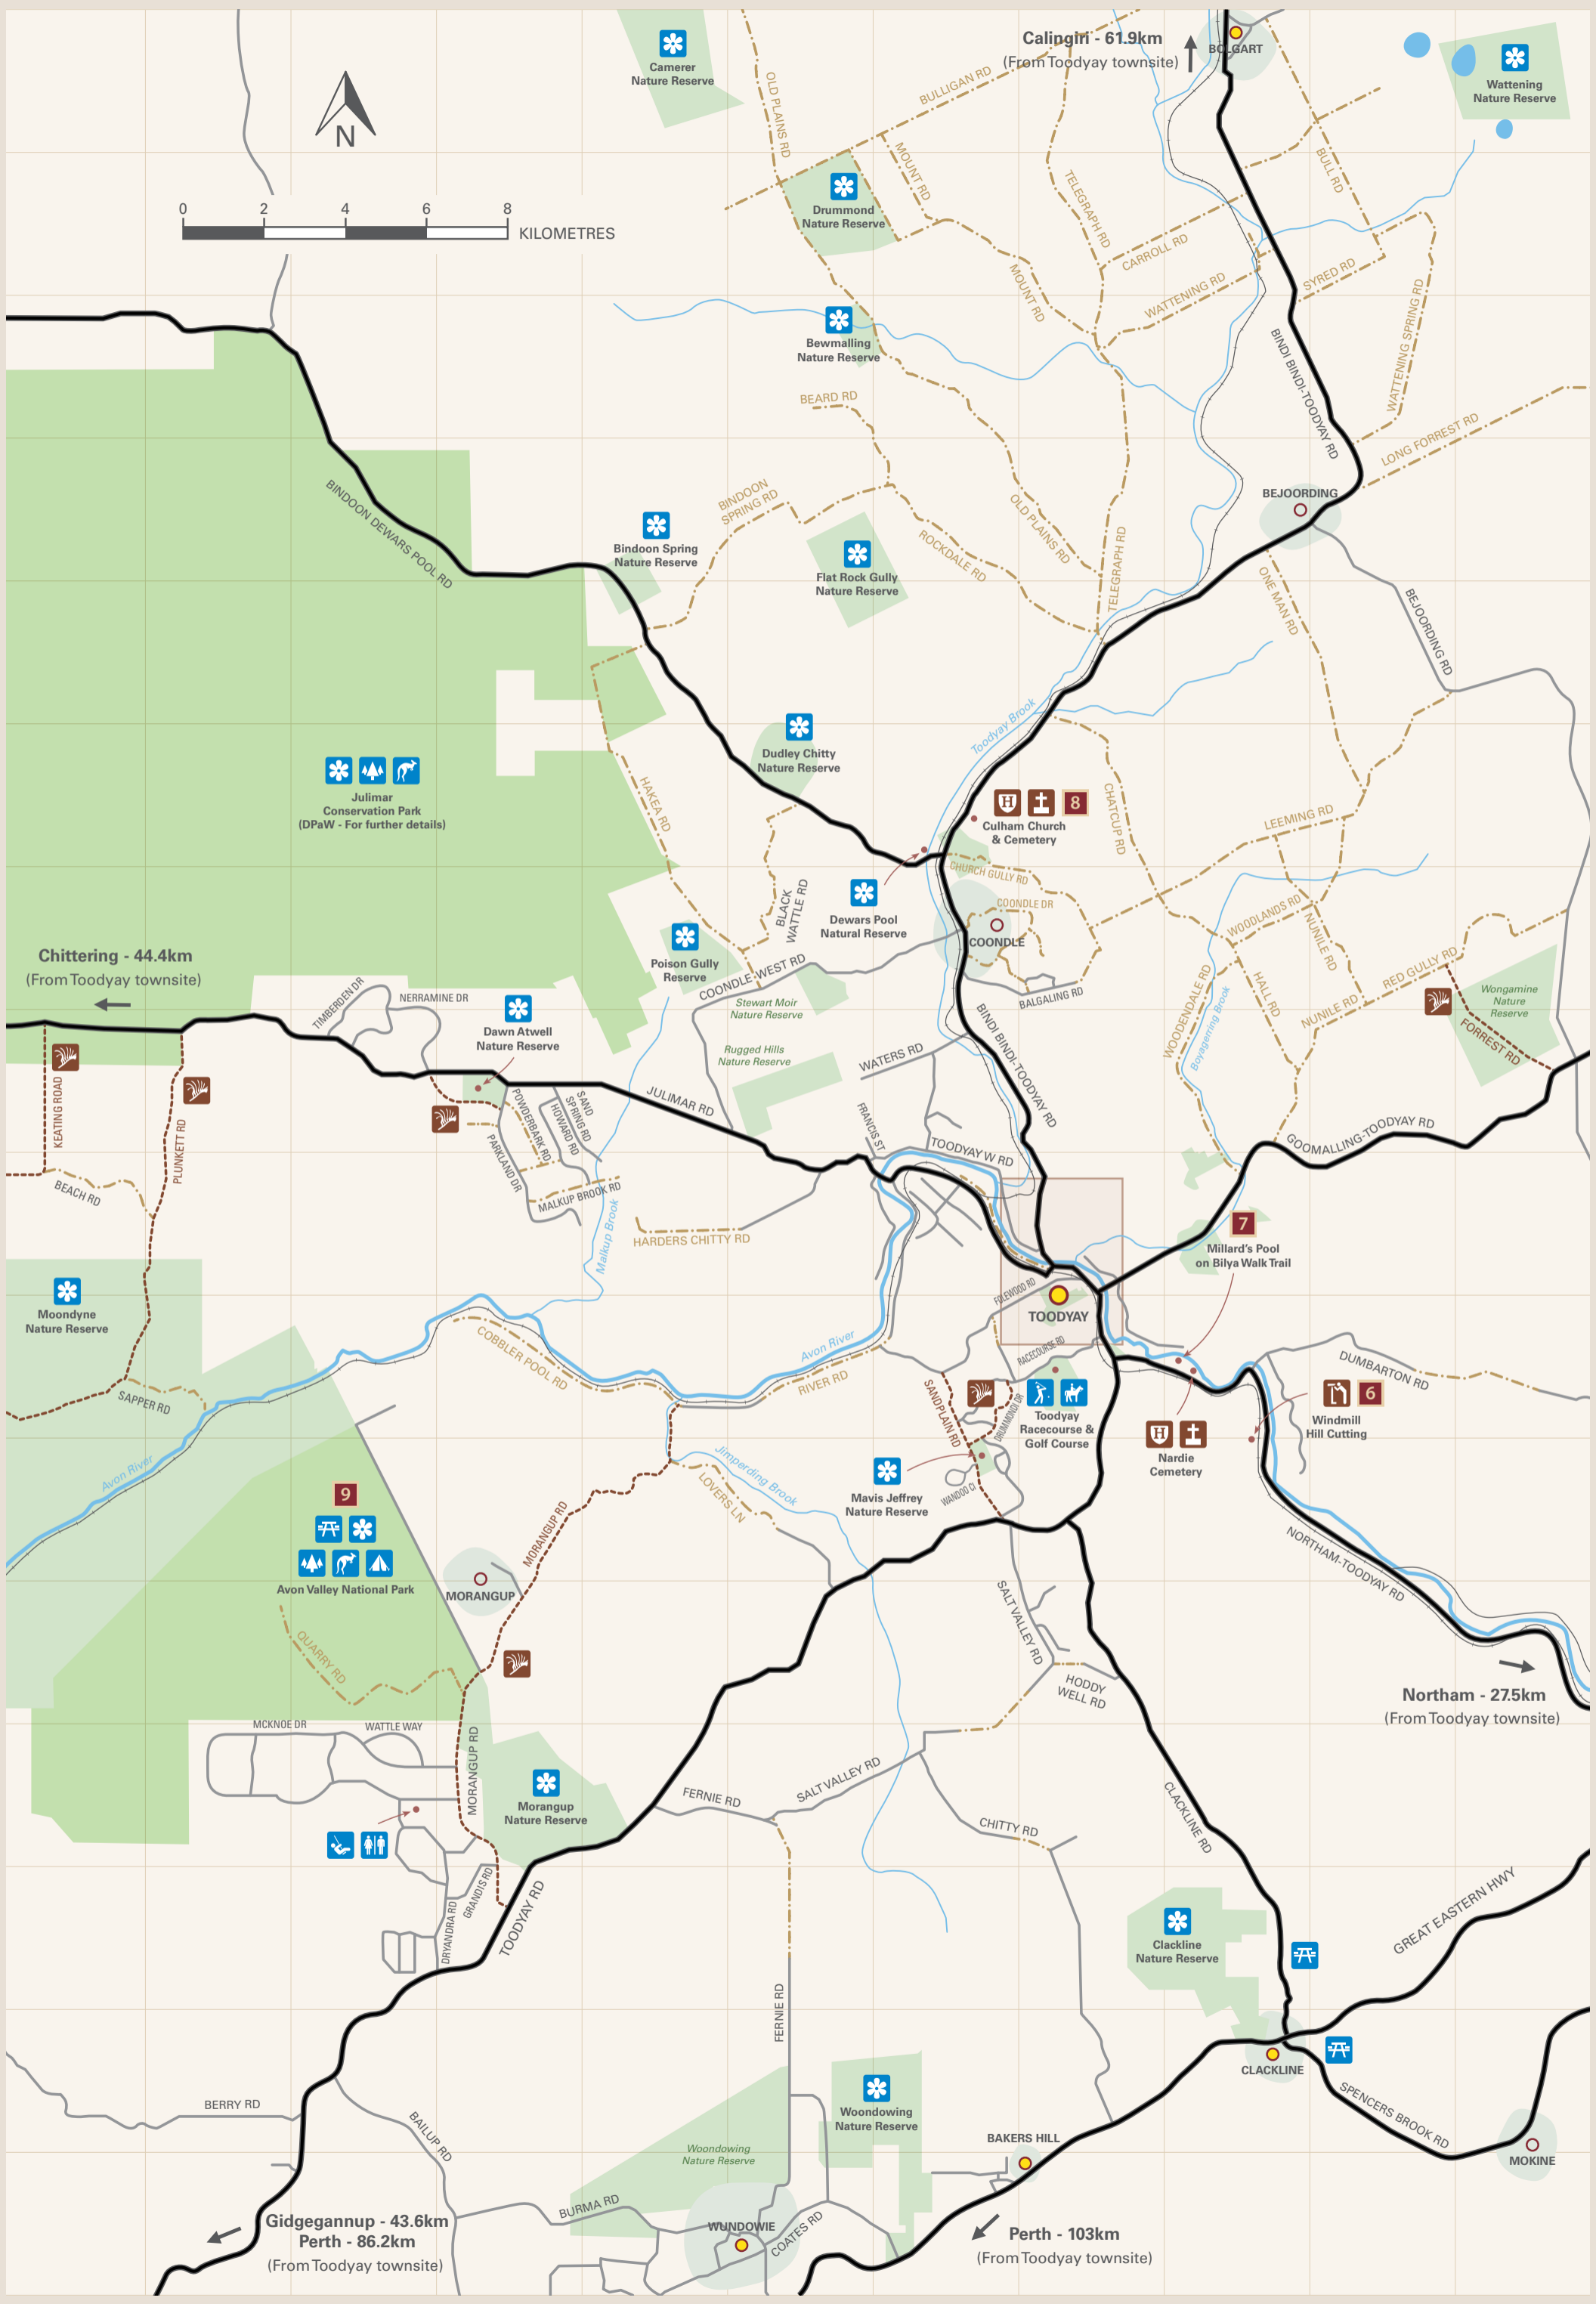

1 2 3 4 5 6 7 8 9 10 11

A  
B  
C  
D  
E  
F  
G  
H  
I  
J  
K  
L  
M  
N  
O  
P

A  
B  
C  
D  
E  
F  
G  
H  
I  
J  
K  
L  
M  
N  
O  
P

Calingiri - 61.9km  
(From Toodyay townsite)

Chittering - 44.4km  
(From Toodyay townsite)

Northam - 27.5km  
(From Toodyay townsite)

Gidgegannup - 43.6km  
Perth - 86.2km  
(From Toodyay townsite)

Perth - 103km  
(From Toodyay townsite)

1 2 3 4 5 6 7 8 9 10 11